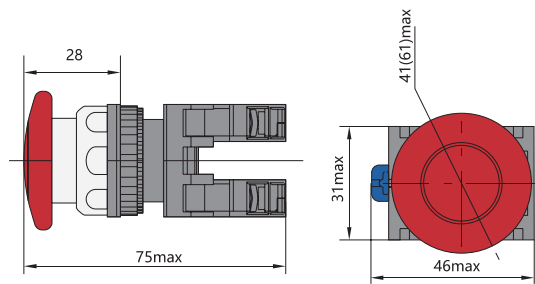

NP8-□□M/□

Кнопка «грибок» Ø 40 мм с пружинным возвратом

NP8-□□M/□□	Обозначение	Цвет	↵	↶	
	NP8-10M/11	○	1	—	
	NP8-10M/12	●	1	—	
	NP8-10M/13	●	1	—	
	NP8-10M/14	●	1	—	
	NP8-10M/15	●	1	—	
	NP8-10M/16	●	1	—	
	NP8-01M/11	○	—	1	
	NP8-01M/12	●	—	1	
	NP8-01M/13	●	—	1	
	NP8-01M/14	●	—	1	
	NP8-01M/15	●	—	1	
	NP8-01M/16	●	—	1	
		NP8-20M/11	○	2	—
		NP8-20M/12	●	2	—
		NP8-20M/13	●	2	—
		NP8-20M/14	●	2	—
NP8-20M/15		●	2	—	
NP8-20M/16		●	2	—	
NP8-02M/11		○	—	2	
NP8-02M/12		●	—	2	
NP8-02M/13		●	—	2	
NP8-02M/14		●	—	2	
NP8-02M/15		●	—	2	
NP8-02M/16		●	—	2	
NP8-11M/11		○	1	1	
NP8-11M/12		●	1	1	
NP8-11M/13		●	1	1	
NP8-11M/14		●	1	1	
NP8-11M/15	●	1	1		
NP8-11M/16	●	1	1		
	NP8-30M/11	○	3	—	
	NP8-30M/12	●	3	—	
	NP8-30M/13	●	3	—	
	NP8-30M/14	●	3	—	
	NP8-30M/15	●	3	—	
	NP8-30M/16	●	3	—	
	NP8-03M/11	○	—	3	
	NP8-03M/12	●	—	3	
	NP8-03M/13	●	—	3	
	NP8-03M/14	●	—	3	
	NP8-03M/15	●	—	3	
	NP8-03M/16	●	—	3	
	NP8-12M/11	○	1	2	
	NP8-12M/12	●	1	2	
	NP8-12M/13	●	1	2	
	NP8-12M/14	●	1	2	
NP8-12M/15	●	1	2		
NP8-12M/16	●	1	2		
NP8-21M/11	○	2	1		
NP8-21M/12	●	2	1		
NP8-21M/13	●	2	1		
NP8-21M/14	●	2	1		
NP8-21M/15	●	2	1		
NP8-21M/16	●	2	1		